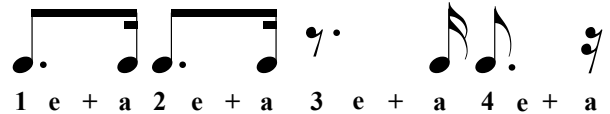

Dotted Eighth Notes and Rests

The rhythmic value of a **dotted eighth note** is three-fourths of a beat. It is equivalent to an eighth note tied to a sixteenth note.

A **dotted eighth note** (♩.) = 3/4 beat

A **dotted eighth rest** (♩̣) = 3/4 beat

1. Clap the rhythm while counting out loud.

2. Write the count below the notes and then clap the rhythm while counting out loud.

3. Write the count below the notes and then clap the rhythm while counting out loud.